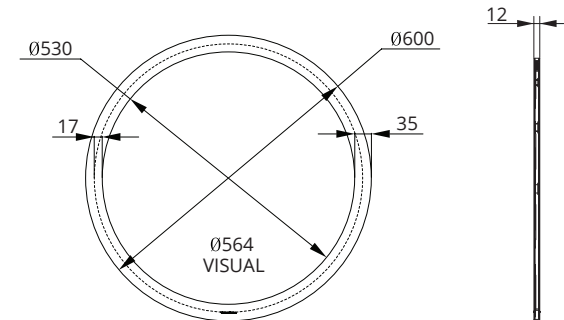

Color
silver (one side)
white (one side)

Low voltage
24 Volts

Brightness
3200 LUX

Up to 80,000 hours of use -
210 LEDs

DIMENSIONS (mm)

50 route de la Reine,
92100 Boulogne-Billancourt/France
T+33 (01)49 21 00 61/F+33 (01) 70 24 85 59 /
E contact@vitrinemedias.com/www.vitrinemedias.com